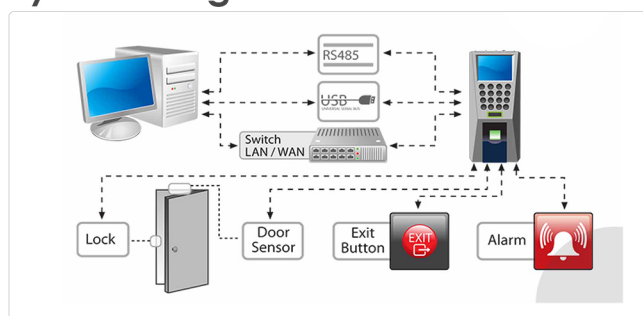

## Time Attendance & Access Control Biometric Fingerprint Device

### System Diagram

#### Standard Features

- Reliable, durable & highly accurate ZK optical
- Built-in Serial and Ethernet ports sensor
- Built-in Wiegand input/output ports
- Less than 1 second user recognition
- Stores 3000 templates and 30,000 transactions
- Built-in USB port allows for manual data transfer
- Reads Fingerprint and/or Pin's and/or RFID card